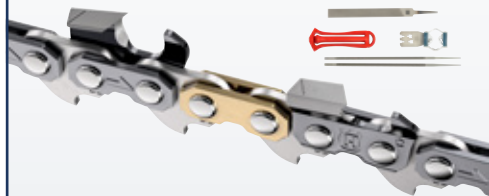

\$359

\$459 RRP

SAVE

\$100

BONUS!

Receive a BONUS X-CUT® Chain Loop and Filing Kit valued at \$79.95 with the purchase of a **130** or **135II** Chainsaw. [^]

[^]Offer valid 01.04.24 - 30.06.24 with purchase of 130 and 135II chainsaw only. At participating Husqvarna Dealers, while stocks last. See Husqvarna.com for full details.