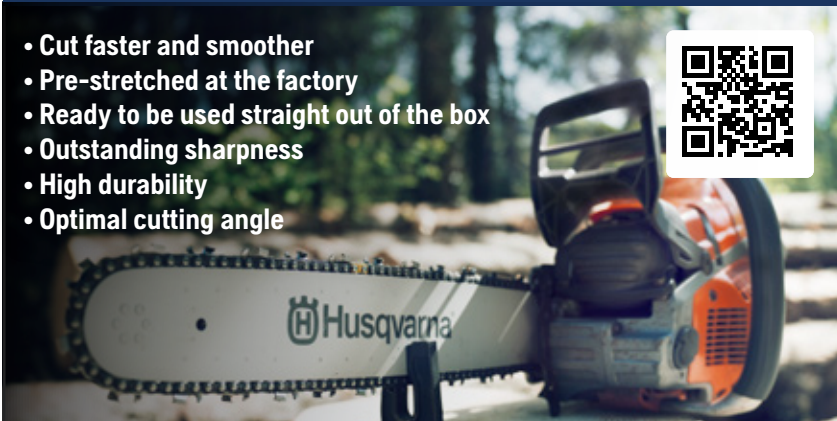

SAVE

\$250

\$2,289 \$2,539 RRP

HUSQVARNA X-CUT® SAW CHAIN

- Cut faster and smoother
- Pre-stretched at the factory
- Ready to be used straight out of the box
- Outstanding sharpness
- High durability
- Optimal cutting angle