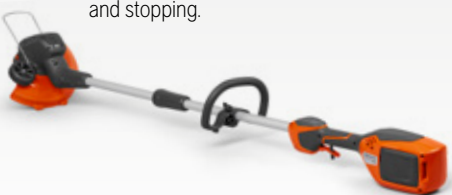

H 110iL

36V - 30cm Cutting Width - 3.0kg (excl. battery)

Quiet, lightweight and easy to use battery trimmer for lawn edges or small areas of higher grass.

Intuitive keypad for safe, convenient starting and stopping.

KIT $429

incl. BLi10 Battery and 40-C80 Charger

$259 SKIN ONLY
RRP

H LC142i

36V - 50L Collect BioClip*/Rear Eject Cutting Width 42cm
Battery lawn mower with super-easy start!
Compact and light-weight.