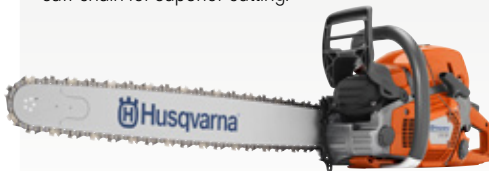

$1,889 $2,139 RRP

P 585

24" Bar - 3/8" LP - 86.0 cc - 7.5 kg
Robust and durable chainsaw that's easy to manoeuvre and maintain even in tough conditions. The powerful X-Torq® engine combined with the X-Cut® C85 chain delivers excellent cutting capacity. Equipped with X-Tough™ bar.

SAVE

$250