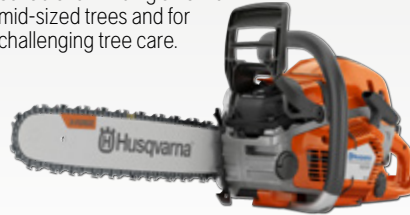

$1,469 $1,619 RRP

P 562XP

20" Bar - 3/8" LP - 59.8cc - 6.1 kg
Perfect for professional users and skilled landowners. With a ground breaking design loaded with innovative solutions for efficient, convenient operation.

SAVE

$150