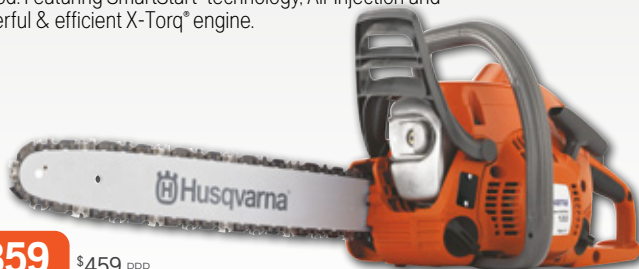

\$269

While stocks last!

H 120e Mark II

16" Bar - 3/8" LP - 38.2 cc - 5.1kg

All-round easy to use chainsaw for homeowners with ample power to make light work of pruning tasks and cutting firewood. Featuring SmartStart® technology, Air Injection and a powerful & efficient X-Torq® engine.